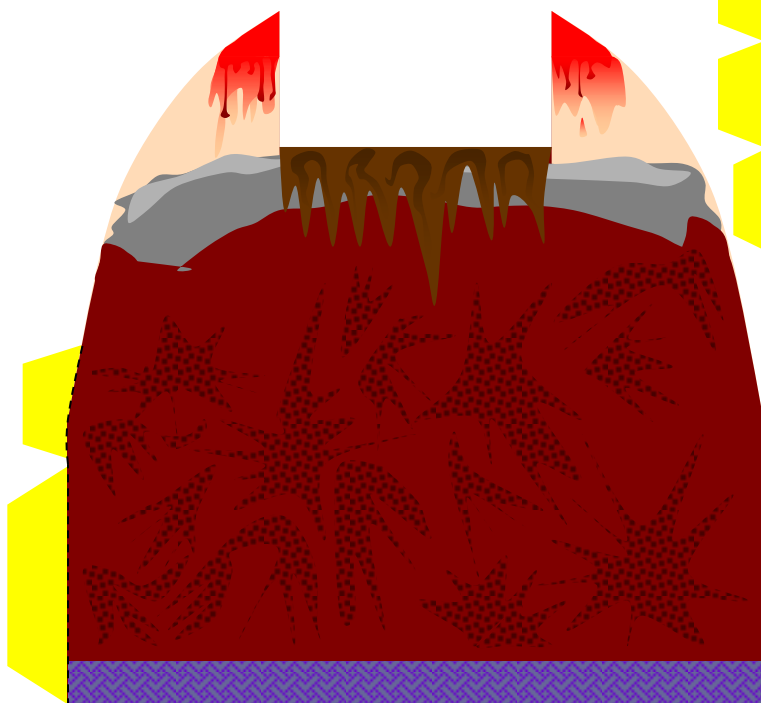

Toy designed by Morgan Gleave
Custom designed by Alexander Gwynne

CUT
SCORE
GLUE

— CUT
- - - SCORE
GLUE