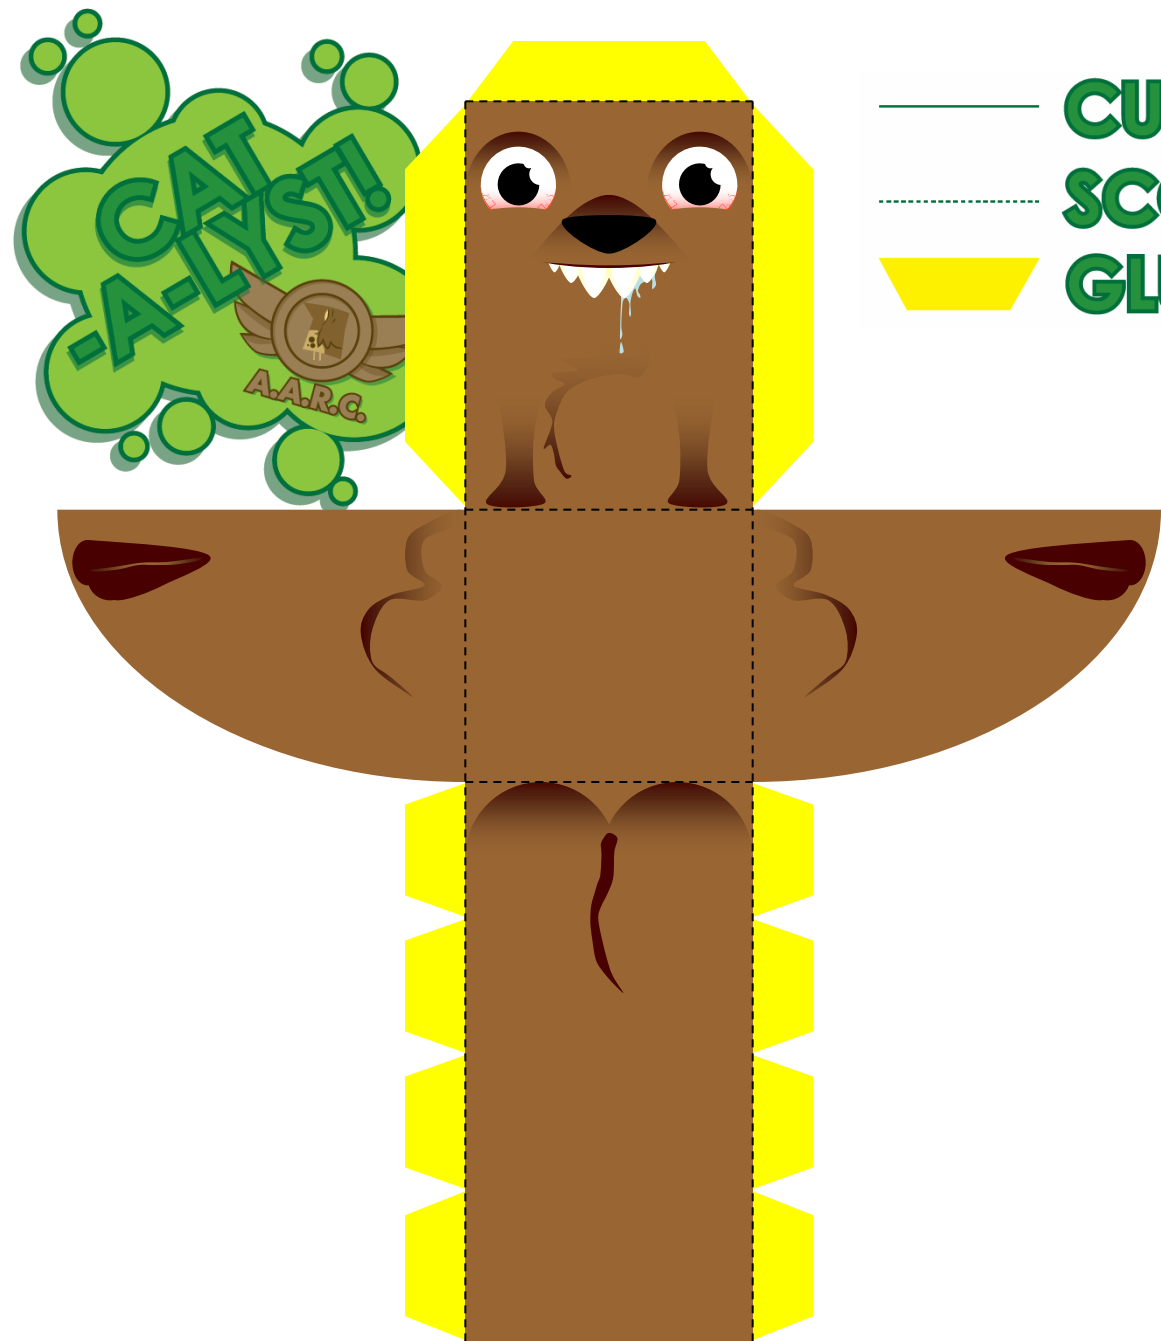

Toy designed by Morgan Gleave
Custom designed by Alexander Gwynne

CUT
SCORE
GLUE

— CUT
- - - SCORE
GLUE