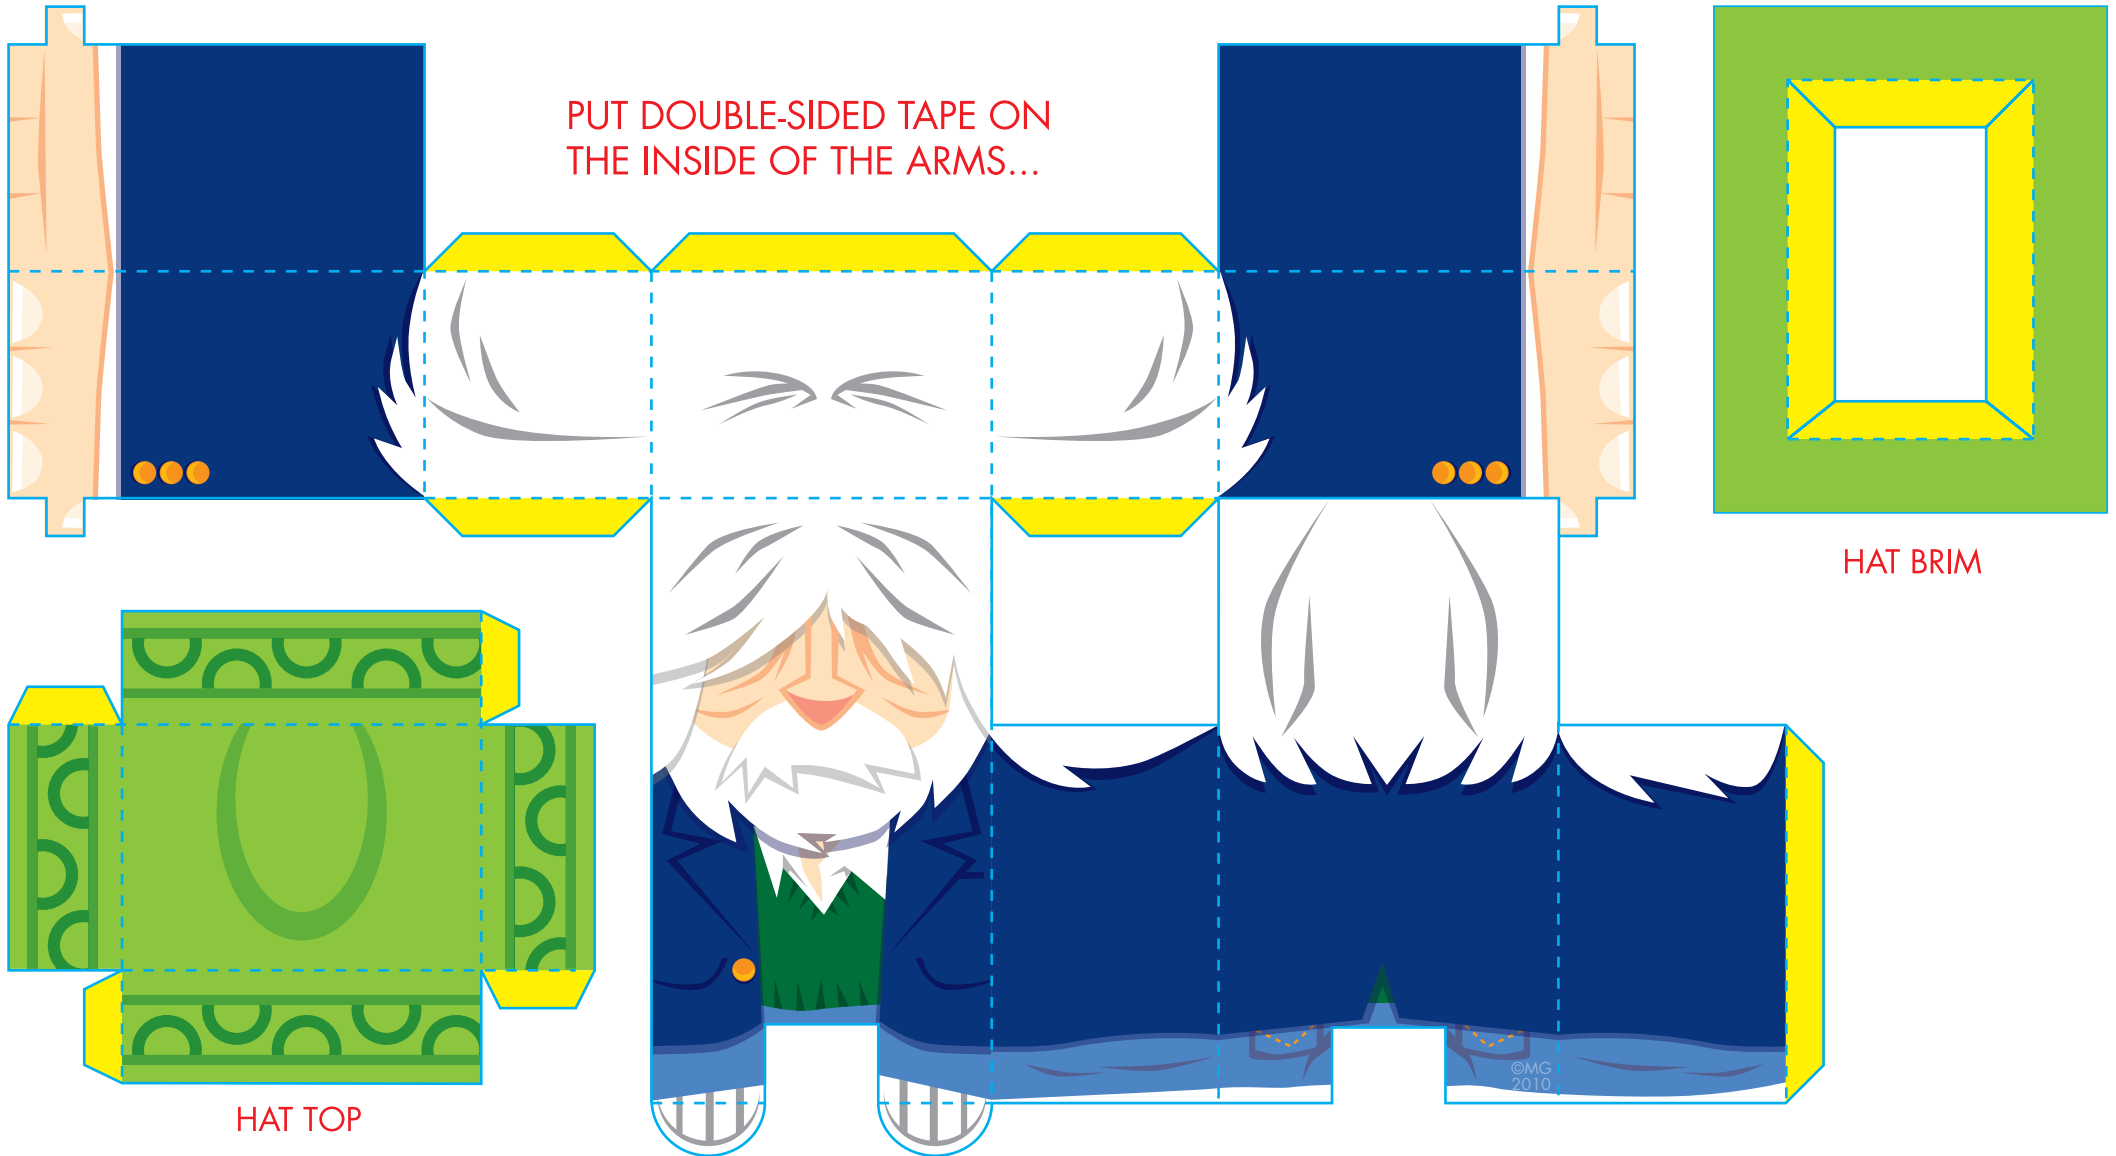

MGAD TOY NO 1 DAS HOBO

© MORGAN GLEAVE ART & DESIGN 2010.
THIS TOY IS NOT FOR COMMERCIAL USE.

-  CUT
-  SCORE
-  GLUE

WE RECOMMEND THAT YOU
PRINT THIS TOY ONTO CARD
OR PHOTOGRAPHIC PAPER...

PUT DOUBLE-SIDED TAPE ON
THE INSIDE OF THE ARMS...

HAT TOP

HAT BRIM

©MG
2010

MGAD TOY ^{NO}1

DAS HOBO

© MORGAN GLEAVE ART & DESIGN 2010.
THIS TOY IS NOT FOR COMMERCIAL USE.

WE RECOMMEND THAT YOU
PRINT THIS TOY ONTO CARD
OR PHOTOGRAPHIC PAPER...

PUT DOUBLE-SIDED TAPE ON THE
BACK OF THE BENCH...

PUT DOUBLE-SIDED TAPE ON THE BACK OF THE TABS...